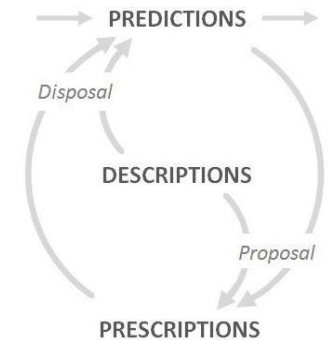

Media	Yale	The duel	
Environmental Planning and Design	Harvard	Who cares?	
GIS as a Design Medium	Jack	Which pistol?	
GeoDesign	Vocabulary	Juggling	
Making Decisions	Proposing and Disposing	Where to go for dinner?	
	Description to Prescription		
Making <i>Geographic</i> Decisions	McHarg	Pattern effects	10 acres
	Heuristics	Lining up and untying knots	Redistricting
Making Geographic Decisions <i>by Design</i>	Design vs. Planning	Emergent criteria	
Making <i>Better</i> Geographic Decisions by Design		Back of the envelope	Watercolors
Generating	Precedents Optimization		
Recording	GeoSketching Imprecision as a virtue		
Evaluating	Taking it outside CrowdRating This is not a game Cause and effect Changing the rules	Yesterday in Hartford  Trees that say ouch Chutes and Ladders	Eyes of the beholder